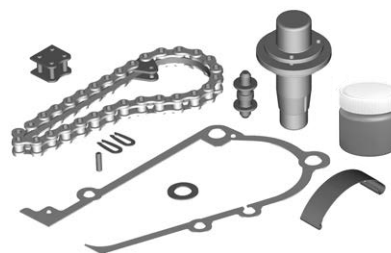

56-320602 Stopper
(stamped no. 56-318804)

56-320900 Hose holder

56-320603 Stopper
(stamped no. 56-318807)

56-320604 Stopper
(stamped no. 56-318808)

56-241200 Hitching kit

56-324300 Onspot 012 chain, arm axle kit