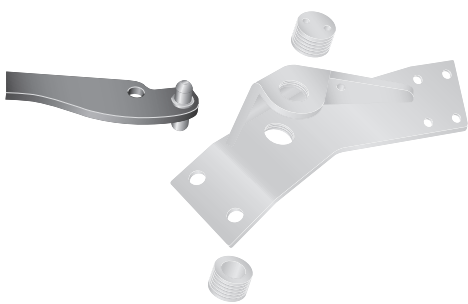

Arm type left   56-155002
Arm type right   56-155001

Arm type left   56-155010
Arm type right   56-155009

Arm type left   56-155008
Arm type right   56-155007

Arm type left   56-165202
Arm type right   56-165201

Arm type left   56-203100
Arm type right   56-203000