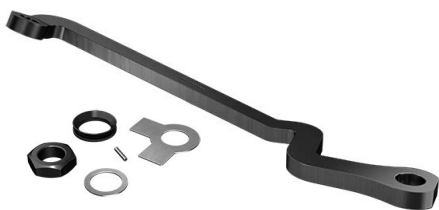

Spare parts Onspot 012, 016

- 56-321001 Arm incl. mounting components (stamped no. 56-320201)
- 56-321007 Arm incl. mounting components (stamped no. 56-321301)
- 56-321015 Arm incl. mounting components (stamped no. 56-321701)
- 56-321017 Arm incl. mounting components (stamped no. 56-321801)
- 56-321036 Arm incl. mounting components (stamped no. 56-323601)
- 56-324001 Arm incl. mounting components (stamped no. 56-322601)
- 56-324005 Arm incl. mounting components (stamped no. 56-322801)
- 56-324011 Arm incl. mounting components (stamped no. 56-323701)
- 56-324013 Arm incl. mounting components (stamped no. 56-323801)