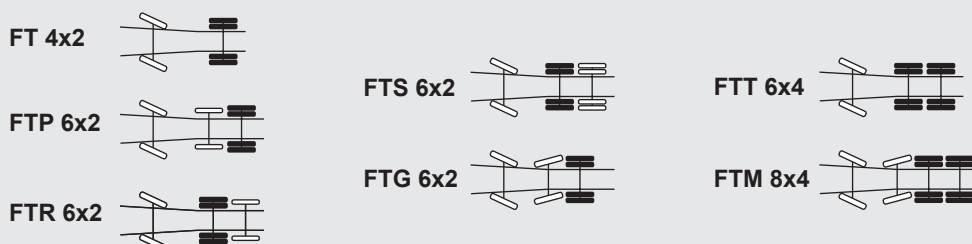

When choosing an ADR vehicle, 56-700500 shall be replaced by 56-700501 and 56-320104

Rigid chassis

 = Driving axle

Tractor chassis

CF Euro 6**FA****Leaf suspension
8-12 ton**

Vehicle bracket kit:	56-236700
Switch kit:	56-241022
Onspot kit:	56-700500
Wheel kit:	170