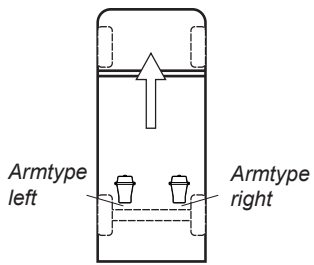

Cylinder bracket, left	56-188600
Cylinder bracket, right	56-188500

Cylinder bracket, left	56-063712
Cylinder bracket, right	56-063711

Spare parts Onspot 03, 04

Arms with bearing cups

Onspot can be fitted in two ways – in front of, or behind, the drive shaft. Identify which type of fitting you have by looking at figs. 1 and 2. The captions explain which arm type is used for each fitting.