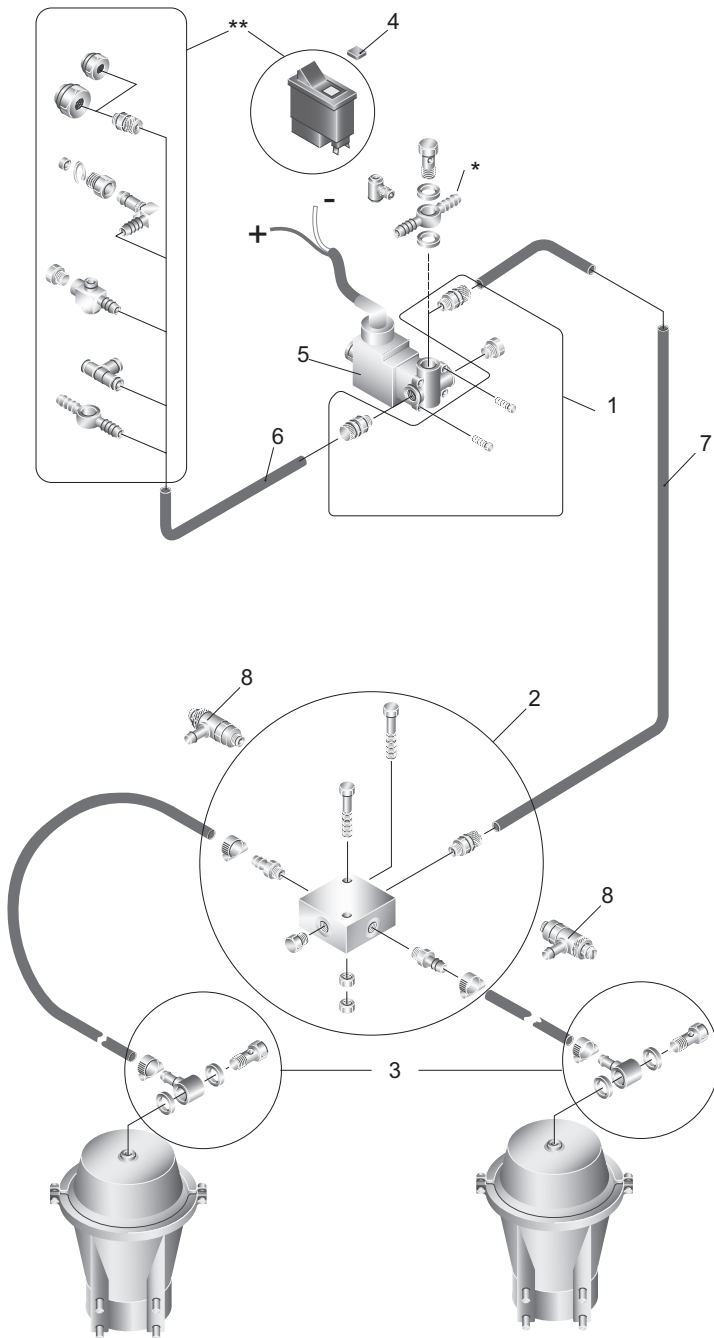

Arm type left 56-203100
 Arm type right 56-203000

Arm type left 56-188800
 Arm type right 56-188700

56-191300 Bearing cups
 2 x Bearing cups
 1 x Grease
 1 x Locking compound

Spare parts Onspot 03, 04

- | | | |
|---|-----------|---|
| 1 | 56-227900 | Valve nipple kit, incl.: |
| | 2 x | Insertion nipples |
| | 2 x | Screws |
| | 1 x | Plug |
| 2 | 56-208600 | Distribution block repair kit incl.: |
| | 1 x | Distribution block |
| | 1 x | Plug |
| | 2 x | Hose nipple |
| | 1 x | Insertion nipple |
| | 2 x | Hose clamps |
| | 2 x | Bolts M6x35 |
| | 2 x | Nuts M6 |
| 3 | 56-228000 | Cylinder nipple kit, incl.: |
| | 2 x | Hole bolts |
| | 2 x | Banjo nipples |
| | 4 x | Grommets |
| | 2 x | Hose clamps |
| 4 | 37-130200 | Mercedes Symbol plate |
| | 37-131500 | DAF, Iveco, |
| | | MAN L2000, Volvo B10, |
| | | Universal Symbol plates |
| | 37-132300 | Volvo, Symbol plate |
| 5 | 29-020000 | MAN solenoid valve |
| | 29-019900 | MAN connection cable |
| | 29-021900 | Solenoid valve incl. cable head, other vehicle models |
| 6 | | Plastic pipe 8x1 L= 6m |
| 7 | | Rubber hose Ø 8mm L= 4m, min 15 Bar |