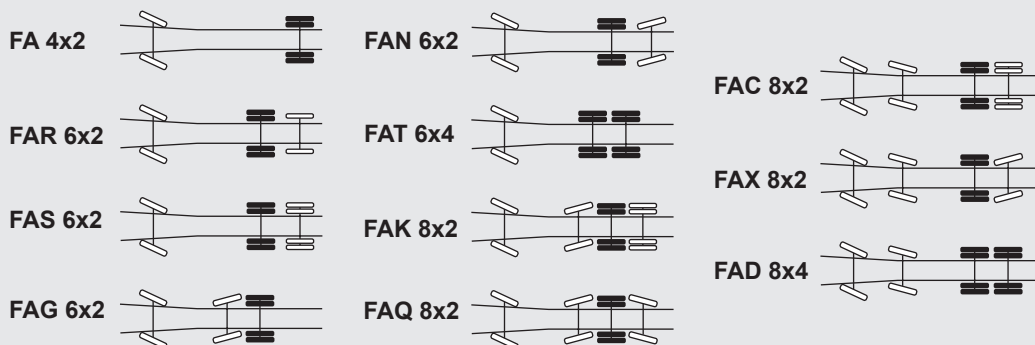

When choosing an ADR vehicle, 56-700500 shall be replaced by 56-700501 and 56-320104

Rigid chassis

 = Driving axle

Tractor chassis

CF Euro 6**FA****Leaf suspension
8-12 ton**

Vehicle bracket kit:	56-236700
Switch kit:	56-241022
Onspot kit:	56-700500
Wheel kit:	170