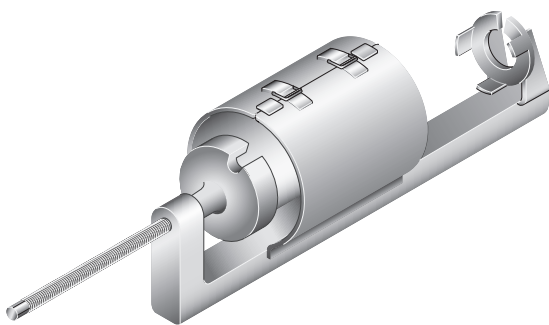

Cylinder disassembly tool