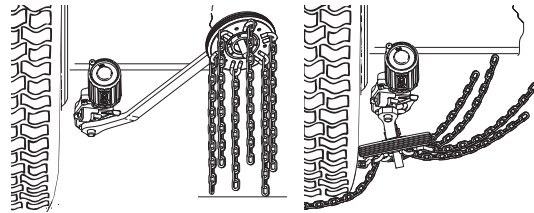

Resting position

Working position

A complete Onspot consists of:

Onspot kit

The Onspot kit contains of two cylinders and one Valve kit. The correct kit for your vehicle is included in the Onspot kit, ready to plug in.