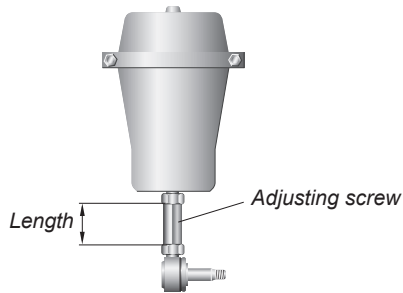

Spare parts Onspot 03, 04

If the cylinder housing is damaged, the entire cylinder must be replaced with a completely new cylinder.

All Onspots now use the short cylinder variant. Older long cylinders can easily be replaced with short cylinders. The length of the adjusting screw identifies the type of cylinder you have (see diagram).

There are three different lengths of adjusting screw; measure the adjustment screw and use the table to find which cylinder you have.

Membrane kit

Length (mm)	Complete cylinder
55	56-254603
115	56-254601
165	56-254602

Membrane kit 56-231100

1 x	Membrane
1 x	Cover
2 x	Clamps
2 x	Screws
2 x	Nuts

Angular toggle joint 56-251700

Cylinder disassembly tool 56-207100

Great care should be taken whenever you do work on or replace parts in the cylinder.

Air cylinders have substantial inherent spring power.

Therefore you should always use the cylinder disassembly tool when undertaking these procedures.