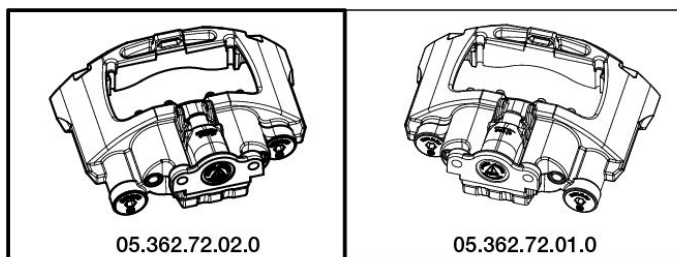

09.362.72.12.2 BPW replacement brake caliper TSB 4309

05.362.72.02.0

05.362.72.01.0