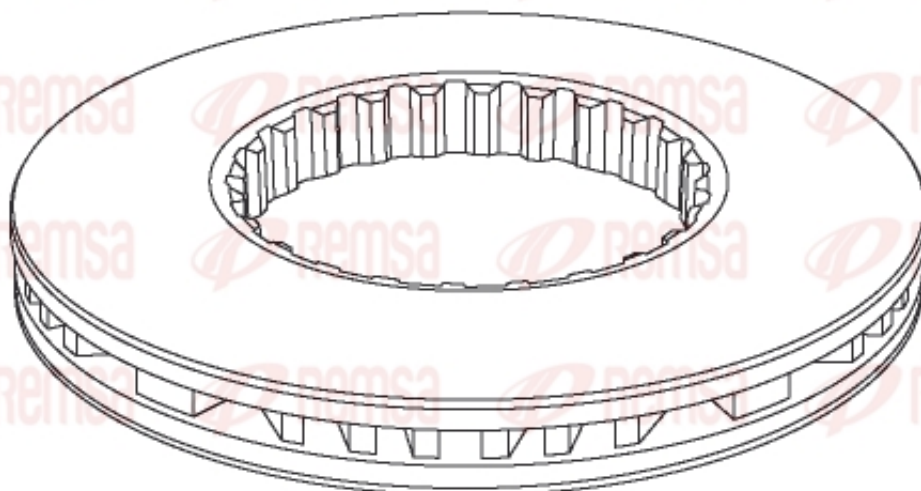

Linked Vehicles

Description	Model Year	Body Style	kW	HP	cc
RENAULT TRUCKS - Magnum - DXi 12 440.18	10.04 - 04.06	Platform / Chassis	324	441	12130
RENAULT TRUCKS - Magnum - DXi 12 440.18 T	10.04 - 04.06	Truck Tractor	324	441	12130
RENAULT TRUCKS - Magnum - DXi 12 440.24	10.04 - 04.06	Platform / Chassis	324	441	12130
RENAULT TRUCKS - Magnum - DXi 12 440.26	10.04 - 04.06	Platform / Chassis	324	441	12130
RENAULT TRUCKS - Magnum - DXi 12 440.26 T	10.04 - 04.06	Truck Tractor	324	441	12130
RENAULT TRUCKS - Magnum - DXi 12 440.26 T	10.04 - 04.06	Truck Tractor	324	441	12130
RENAULT TRUCKS - Magnum - DXi 12 480.18	10.04 - 04.06	Platform / Chassis	353	480	12130
RENAULT TRUCKS - Magnum - DXi 12 480.18 T	10.04 - 04.06	Truck Tractor	353	480	12130
RENAULT TRUCKS - Magnum - DXi 12 480.24	10.04 - 04.06	Platform / Chassis	353	480	12130
RENAULT TRUCKS - Magnum - DXi 12 480.26	10.04 - 04.06	Platform / Chassis	353	480	12130
RENAULT TRUCKS - Magnum - DXi 12 480.26 T	10.04 - 04.06	Truck Tractor	353	480	12130
RENAULT TRUCKS - Magnum - DXi 12 480.26 T	10.04 - 04.06	Truck Tractor	353	480	12130
RENAULT TRUCKS - Magnum - DXi 13 440.19	03.09 -	Platform / Chassis	323	440	12800
RENAULT TRUCKS - Magnum -	03.09 -	Truck	323	440	12800