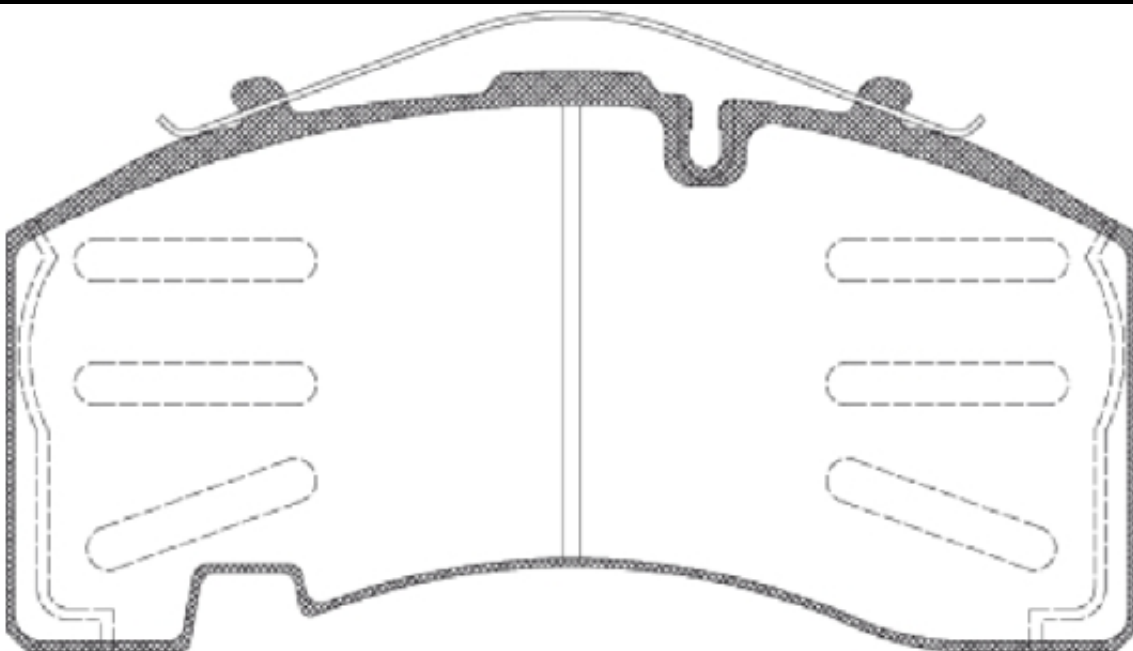

General

Brand	REMSA
Article Number	JCA 1074.00
Description	Brake Pad Set, disc brake
Article Status	Normal
Packing Unit	1
Quantity per packing unit	4
EAN	8427975751225
Trade numbers	JCA107400, 29171, 29158, 1074.00, 29308

Criteria

Fitting Position	Front Axle
Brake System	KNORR SB 4309T
Length	210,5 mm
Height	108,2 mm
Thickness/Strength	30 mm
Appr. stamp	E9-90R-01166/1125
Weight [kg]	9,125 kg

Manufacturer Address

Address (General)

Name	EUROFREN SYSTEMS, S.L.U.
Street	c/ Pino, 7. P.I. "El Guijar"
Country Code	E
ZIP Code (Town)	28500
Town	Arganda
Town Supplement	MADRID
Telephone	+ 34 902 110 157
Fax	+ 34 902 112 413
Email	marketing@roadhouse.es
Internet	vvv.remsa.com

Graphics